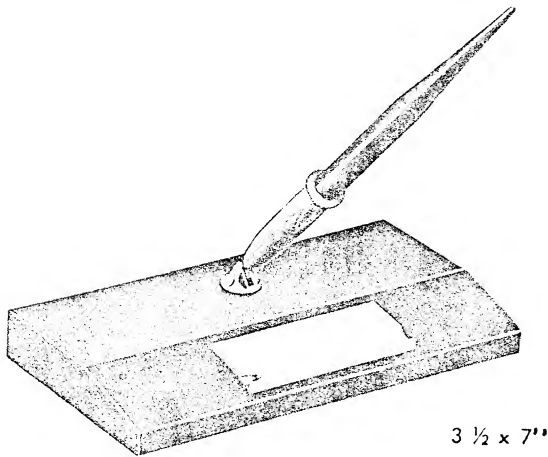

3 1/2 x 7"

3006J
JET CRYSTAL
With 121SKD White Dot Pen $30.00
With 5SKD Pen, pencil or ballpoint 22.50